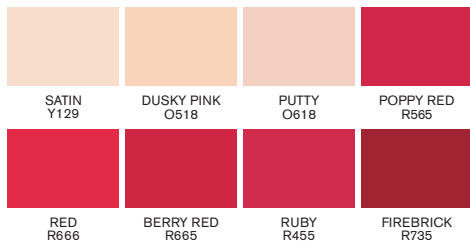

71 + 1 colour chart

SOFT LIME Y828	LEMON Y747	YELLOW Y657	CANARY Y367	SUNFLOWER Y156	APRICOT O538	AMBER O567	PUMPKIN O467
BRIGHT ORANGE O177	RUBY R455	RED R666	POPPY RED R665	BERRY RED R665	MAGENTA M665	MAROON M544	CARMINE R156
PALE PINK R519	ROSE PINK M727	CERISE M647	LILAC V327	PLUM V735	AMETHYST V626	PURPLE V546	PINK PEARL V718
WILD ORCHID V746	INDIGO BLUE V234	ROYAL BLUE V264	AZURE B346	EGYPTIAN BLUE B944	SKY BLUE B137	CYAN C847	COOL AQUA C429
CHINA BLUE B736	CLOUD BLUE B318	PEBBLE BLUE C217	TURQUOISE C247	OCEAN TEAL G956	LUSH GREEN G756	MINT GREEN G637	GRASS G457
FOREST GREEN G356	BRIGHT GREEN G267	APPLE G338	MEADOW GREEN G339	LIME GREEN G178	PRALINE O837	SANDSTONE O928	CHAMPAGNE Y217
SATIN Y129	ALMOND O819	BLUSH O729	DUSKY PINK O518	PUTTY O618	CINNAMON O427	BURNT SIENNA O324	SADDLE BROWN O345
BURNT ORANGE R946	COCOA O535	HENNA O225	FIREBRICK R735				
COOL GREY 1 CG1	COOL GREY 2 CG2	COOL GREY 3 CG3	COOL GREY 4 CG4	COOL GREY 5 CG5			
WARM GREY 1 WG1	WARM GREY 2 WG2	WARM GREY 3 WG3	WARM GREY 4 WG4	WARM GREY 5 WG5			
BLACK XB	BLENDER BL						

▲ Colours unique to promarker brush™

71 + 1 colour chart

yellows

oranges

reds

magentas

violets

black + blender

blues

greens

earth tones

greys

▲ Colours unique to promarker brush™

71 + 1 colour chart

yellows

SOFT LIME Y828	LEMON Y747	YELLOW Y657	CANARY Y367
SUNFLOWER Y156	ALMOND O819	BLUSH O729	APRICOT O538