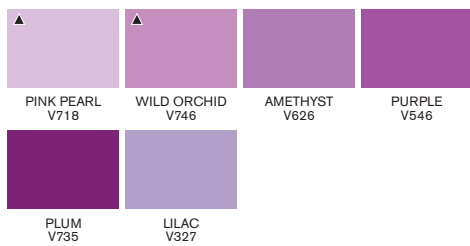

71 + 1 colour chart

SOFT LIME Y828	LEMON Y747	YELLOW Y657	CANARY Y367	SUNFLOWER Y156	APRICOT O538	AMBER O567	PUMPKIN O467
BRIGHT ORANGE O177	RUBY R455	RED R666	POPPY RED R665	BERRY RED R665	MAGENTA M665	MAROON M544	CARMINE R156
PALE PINK R519	ROSE PINK M727	CERISE M647	LILAC V327	PLUM V735	AMETHYST V626	PURPLE V546	PINK PEARL V718
WILD ORCHID V746	INDIGO BLUE V234	ROYAL BLUE V264	AZURE B346	EGYPTIAN BLUE B944	SKY BLUE B137	CYAN C847	COOL AQUA C429
CHINA BLUE B736	CLOUD BLUE B318	PEBBLE BLUE C217	TURQUOISE C247	OCEAN TEAL G956	LUSH GREEN G756	MINT GREEN G637	GRASS G457
FOREST GREEN G356	BRIGHT GREEN G267	APPLE G338	MEADOW GREEN G339	LIME GREEN G178	PRALINE O837	SANDSTONE O928	CHAMPAGNE Y217
SATIN Y129	ALMOND O819	BLUSH O729	DUSKY PINK O518	PUTTY O618	CINNAMON O427	BURNT SIENNA O324	SADDLE BROWN O345
BURNT ORANGE R946	COCOA O535	HENNA O225	FIREBRICK R735				
COOL GREY 1 CG1	COOL GREY 2 CG2	COOL GREY 3 CG3	COOL GREY 4 CG4	COOL GREY 5 CG5			
WARM GREY 1 WG1	WARM GREY 2 WG2	WARM GREY 3 WG3	WARM GREY 4 WG4	WARM GREY 5 WG5			
BLACK XB	BLENDER BL						

▲ Colours unique to promarker brush™

71 + 1 colour chart

yellows

oranges

reds

magentas

violets

black + blender

blues

greens

earth tones

greys

▲ Colours unique to promarker brush™

71 + 1 colour chart

yellows

SOFT LIME Y828	LEMON Y747	YELLOW Y657	CANARY Y367
SUNFLOWER Y156	ALMOND O819	BLUSH O729	APRICOT O538