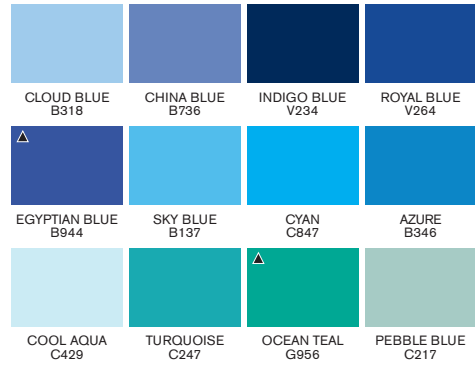

71 + 1 colour chart

SOFT LIME Y828	LEMON Y747	YELLOW Y657	CANARY Y367	SUNFLOWER Y156	APRICOT O538	AMBER O567	PUMPKIN O467
BRIGHT ORANGE O177	RUBY R455	RED R666	POPPY RED R665	BERRY RED R665	MAGENTA M665	MAROON M544	CARMINE R156
PALE PINK R519	ROSE PINK M727	CERISE M647	LILAC V327	PLUM V735	AMETHYST V626	PURPLE V546	PINK PEARL V718
WILD ORCHID V746	INDIGO BLUE V234	ROYAL BLUE V264	AZURE B346	EGYPTIAN BLUE B944	SKY BLUE B137	CYAN C847	COOL AQUA C429
CHINA BLUE B736	CLOUD BLUE B318	PEBBLE BLUE C217	TURQUOISE C247	OCEAN TEAL G956	LUSH GREEN G756	MINT GREEN G637	GRASS G457
FOREST GREEN G356	BRIGHT GREEN G267	APPLE G338	MEADOW GREEN G339	LIME GREEN G178	PRALINE O837	SANDSTONE O928	CHAMPAGNE Y217
SATIN Y129	ALMOND O819	BLUSH O729	DUSKY PINK O518	PUTTY O618	CINNAMON O427	BURNT SIENNA O324	SADDLE BROWN O345
BURNT ORANGE R946	COCOA O535	HENNA O225	FIREBRICK R735				
COOL GREY 1 CG1	COOL GREY 2 CG2	COOL GREY 3 CG3	COOL GREY 4 CG4	COOL GREY 5 CG5			
WARM GREY 1 WG1	WARM GREY 2 WG2	WARM GREY 3 WG3	WARM GREY 4 WG4	WARM GREY 5 WG5			
BLACK XB	BLENDER BL						

▲ Colours unique to promarker brush™

71 + 1 colour chart

yellows

oranges

reds

magentas

violets

black + blender

blues

greens

earth tones

greys

▲ Colours unique to promarker brush™

71 + 1 colour chart

yellows

SOFT LIME Y828	LEMON Y747	YELLOW Y657	CANARY Y367
SUNFLOWER Y156	ALMOND O819	BLUSH O729	APRICOT O538