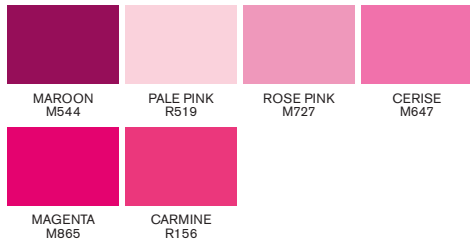

71 + 1 colour chart

SOFT LIME Y828	LEMON Y747	YELLOW Y657	CANARY Y367	SUNFLOWER Y156	APRICOT O538	AMBER O567	PUMPKIN O467
BRIGHT ORANGE O177	RUBY R455	RED R666	POPPY RED R665	BERRY RED R665	MAGENTA M665	MAROON M544	CARMINE R156
PALE PINK R519	ROSE PINK M727	CERISE M647	LILAC V327	PLUM V735	AMETHYST V626	PURPLE V546	PINK PEARL V718
WILD ORCHID V746	INDIGO BLUE V234	ROYAL BLUE V264	AZURE B346	EGYPTIAN BLUE B944	SKY BLUE B137	CYAN C847	COOL AQUA C429
CHINA BLUE B736	CLOUD BLUE B318	PEBBLE BLUE C217	TURQUOISE C247	OCEAN TEAL G956	LUSH GREEN G756	MINT GREEN G637	GRASS G457
FOREST GREEN G356	BRIGHT GREEN G267	APPLE G338	MEADOW GREEN G339	LIME GREEN G178	PRALINE O837	SANDSTONE O928	CHAMPAGNE Y217
SATIN Y129	ALMOND O819	BLUSH O729	DUSKY PINK O518	PUTTY O618	CINNAMON O427	BURNT SIENNA O324	SADDLE BROWN O345
BURNT ORANGE R946	COCOA O535	HENNA O225	FIREBRICK R735				
COOL GREY 1 CG1	COOL GREY 2 CG2	COOL GREY 3 CG3	COOL GREY 4 CG4	COOL GREY 5 CG5			
WARM GREY 1 WG1	WARM GREY 2 WG2	WARM GREY 3 WG3	WARM GREY 4 WG4	WARM GREY 5 WG5			
BLACK XB	BLENDER BL						

▲ Colours unique to promarker brush™

71 + 1 colour chart

yellows

oranges

reds

magentas

violets

black + blender

blues

greens

earth tones

greys

▲ Colours unique to promarker brush™

71 + 1 colour chart

yellows

SOFT LIME Y828	LEMON Y747	YELLOW Y657	CANARY Y367
SUNFLOWER Y156	ALMOND O819	BLUSH O729	APRICOT O538