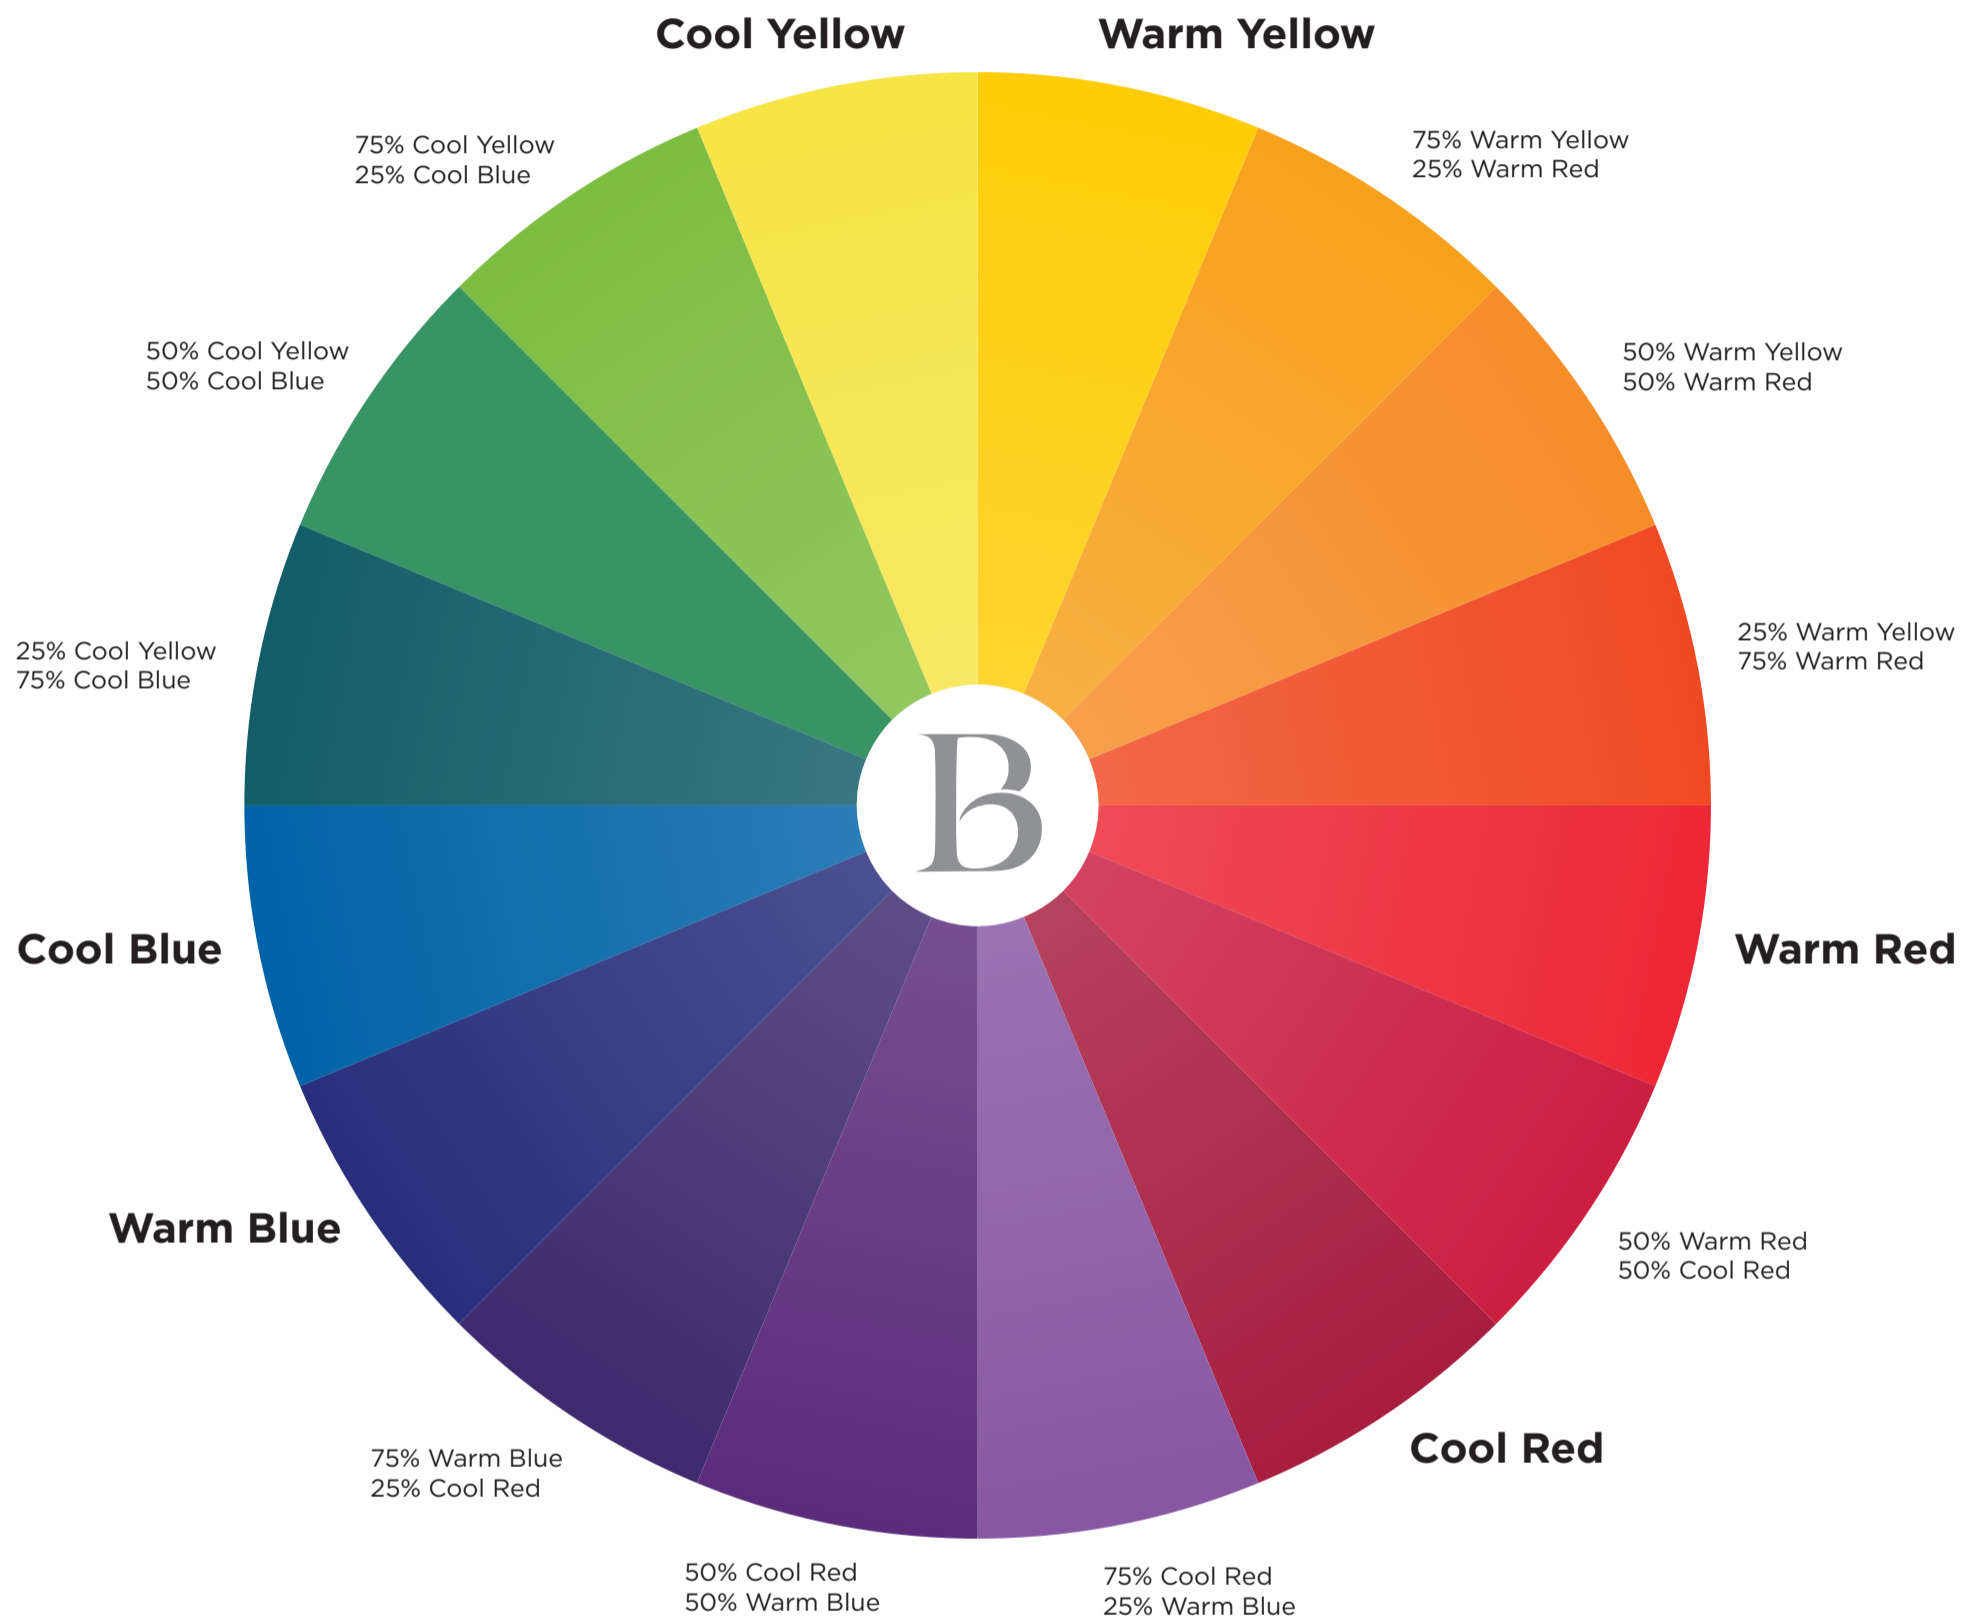

ACRYLIC

THE 6 COLOUR MIXING SYSTEM

COOL

Cool Yellow
**Process Yellow*

Cool Red
**Process Red*

Cool Blue
**Process Blue*

WARM

Warm Yellow

Warm Red

Warm Blue

**Use Process Colours for a CMY Triad to create clean and bright mixes.*